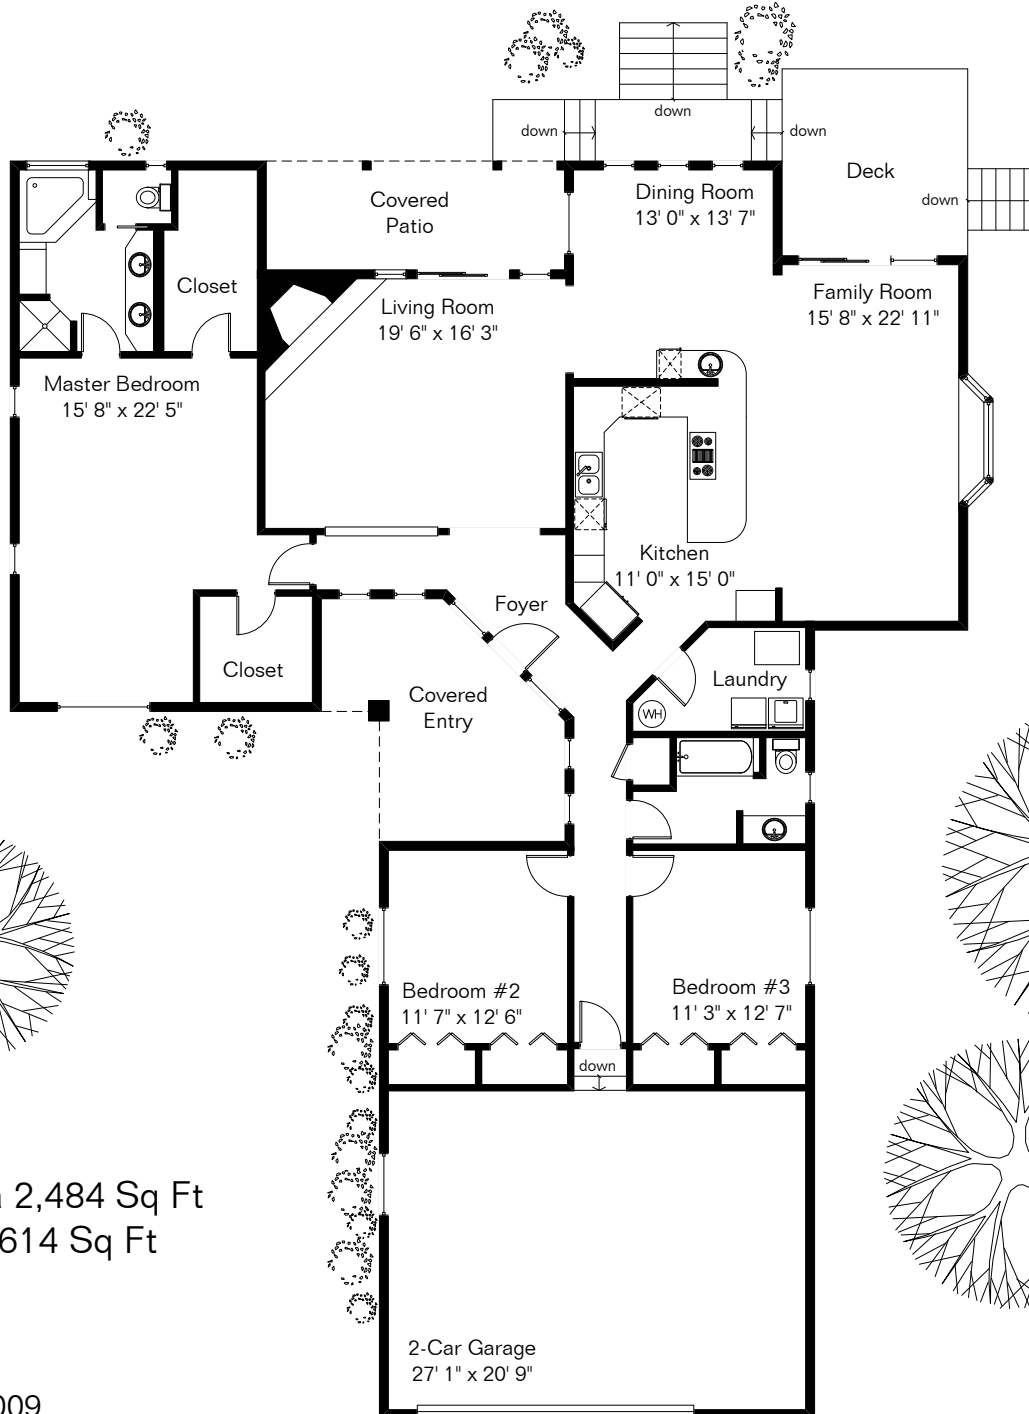

The square footages and room size information are deemed to be reliable but are not guaranteed and should be independently verified.

5921 N Placita Tecolote

Pool Area

Living Area 2,484 Sq Ft
Garage 614 Sq Ft

Site Visit July 2009

0 ft. 6 ft. 10 ft. 20 ft.

Copyright 2014 Floor Plans First! LLC
All Rights Reserved.

www.FloorPlansFirst.com

Toll Free (877) 887-1500
Voice (520) 881-1500
Fax (520) 791-7701

Floor Plans First!
See the Floor Plan First!